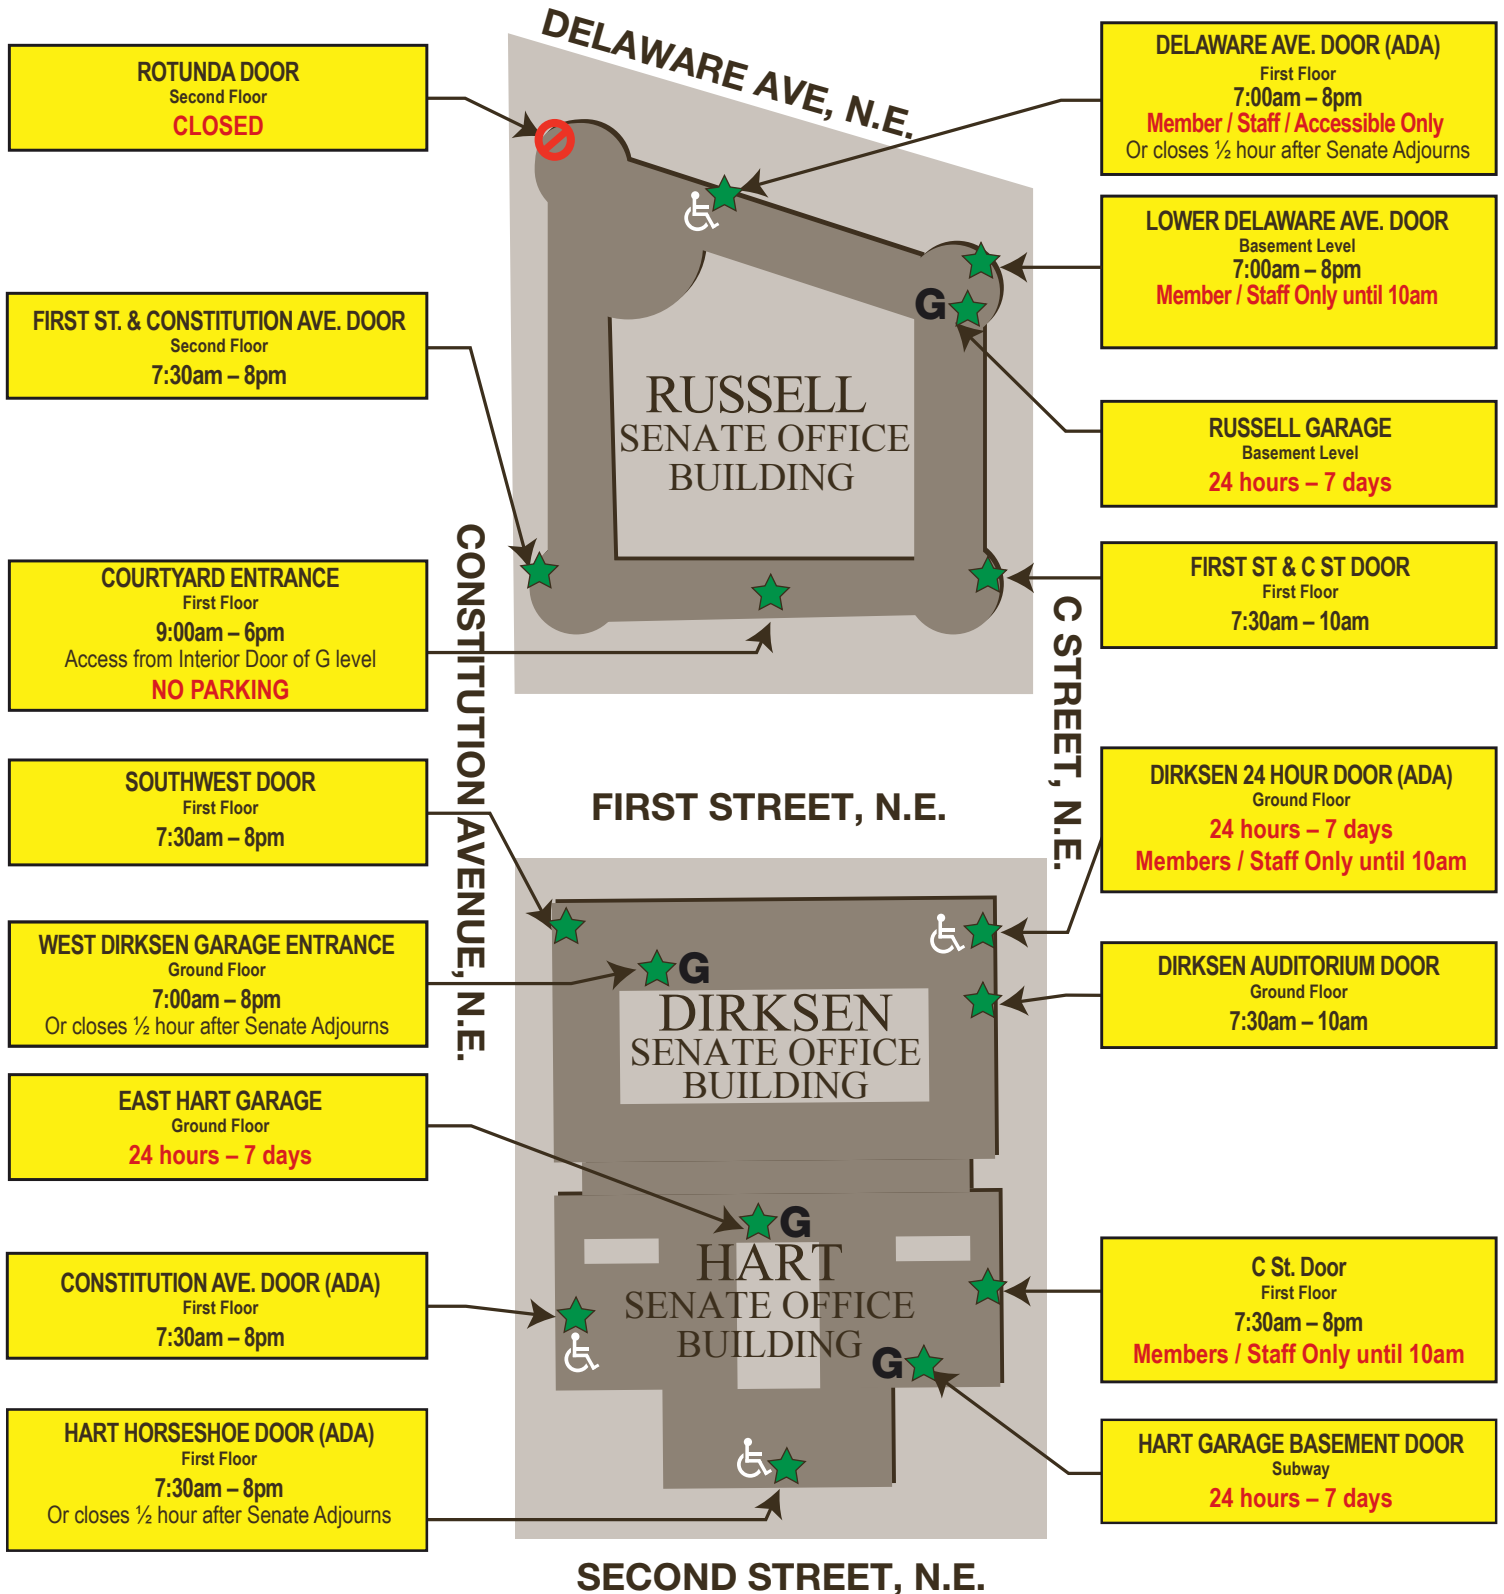

SENATE OFFICE BUILDINGS

DOOR MAP AND HOURS OF OPERATION*

SENATE IN SESSION

Effective January 2015

* Approved by Committee on Rules and Administration and Sergeant at Arms (IPS)
 * Subject to Published Legislative Calendar AND/OR Leadership Notification